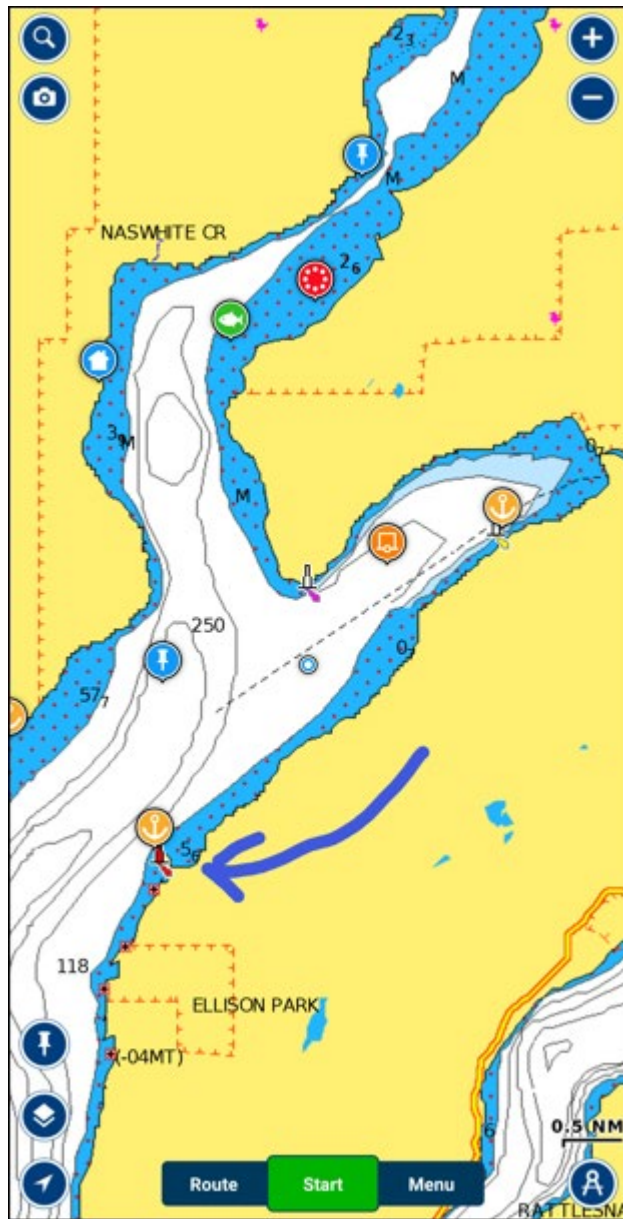

Addendum B – Whiskey Island Sailing Instructions

Cameron Point

Okanagan Lake North Arms including Cameron Point and Vernon Yacht Club