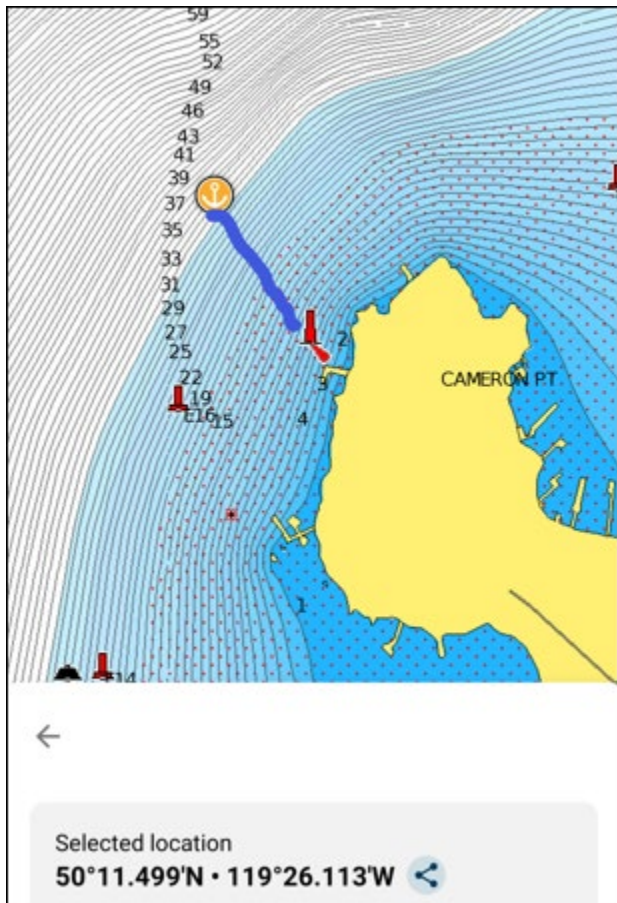

Addendum B – Whiskey Island Sailing Instructions

Cameron Point

Okanagan Lake North Arms including Cameron Point and Vernon Yacht Club